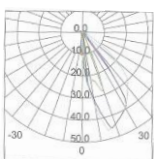

PHOTOMETRIC