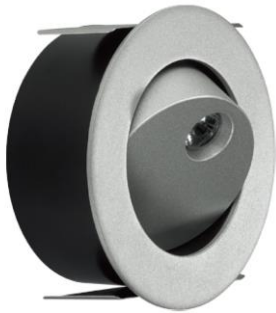

A surface-mounted luminaire features SHARP ZENIGATA CoB LED providing energy-efficient and low-maintenance lighting solutions. General/Accent lighting for concrete and false ceiling for residences, commercial and retail applications.

GLOS PIXEL SQUARE-2 SURFACE-MOUNTED LUMINAIRE

| | |
|-----------|--|
| Mounting: | Surface-mounted |
| Lamp: | SHARP ZENIGATA CoB LED 9W/850lm |
| CRI: | 80 (90 optional) |
| IP: | IP 20; Indoor |
| Material: | Die-cast aluminum; powder-coated |
| Color: | <input type="checkbox"/> WH <input checked="" type="checkbox"/> BK |
| LED CCT: | 3000K |

PHOTOMETRIC

Unique design indoor wall-recessed LED luminaire featuring single high quality OSRAM GD PLUS LED providing energy-efficient and low-maintenance lighting solutions. Designed for bed side reading lamp and able to flip 180° tilt to maximize lighting range.

Reading lamp for bed or bedside cabinet in hotel and living room.

GLOS TURNER-R RECESSED WALL LUMINAIRE

- Mounting: Wall-recessed
- Lamp: OSRAM OSLON LED 3W (700mA)
- CRI: 80 (90 optional)
- IP: IP 20; Indoor
- Material: Die-cast aluminum, powder-coated
- Color: WU BK SY
- LED CCT: WW NW CW
- Indicator light: ϕ 5 LED 0.06W