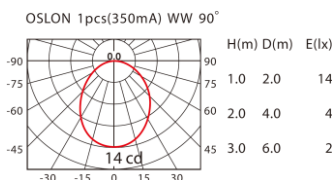

OPTICAL

- Optics: -
- Beam angle: 90
- Distribution: Symmetrical

ELECTRICAL

- Gear: HEP LED Driver
- Voltage(V): 220-240
- Rated current: 350mA
- Dimming: -

PHOTOMETRIC

Clean-cut design indoor wall-recessed LED luminaire featuring single high quality OSRAM GD PLUS LED providing energy-efficient and low-maintenance lighting solutions. Completed with steel recess box for easy maintenance and servicing.