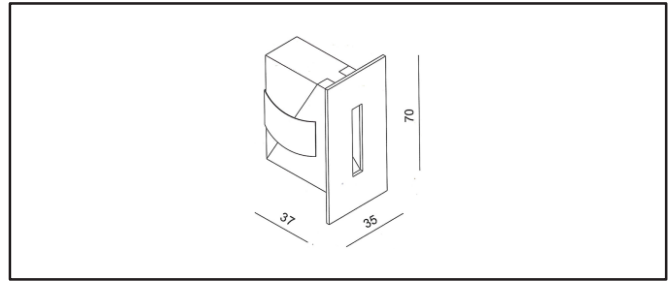

A recessed wall LED luminaire features single CREE XP-E providing energy-efficient and low-maintenance lighting solutions. Completed with recess box for easy maintenance and servicing.

Used as decorative lightings or guide-lightings for hall, foyer, corridor, residential and commercial applications.

GLOS MINI BEAM RECESSED WALL LUMINAIRE

Mounting:	Wall-recessed
Lamp:	CREE XP-E 3W (700mA)
CRI:	80 (90 optional)
IP:	IP 20; Indoor
Material:	Aluminum, powder-coated.
Color:	☐ WH ☒ BK ☐ SY
LED CCT:	☒ WW

OPTICAL

Beam angle:	-
Distribution:	Symmetrical

ELECTRICAL

Gear:	Integral LED Driver
Voltage(V):	220-240
Rated current:	700mA
Dimming:	-