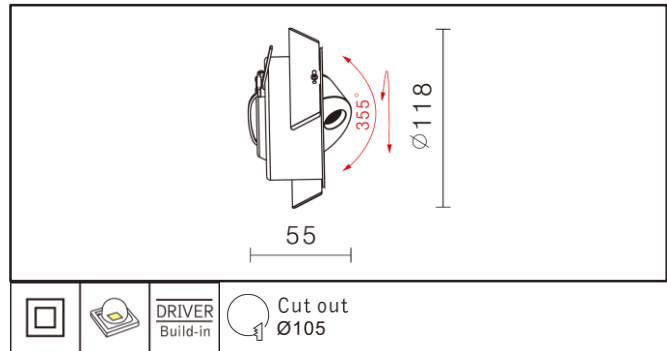

Unique design indoor wall-recessed LED luminaire featuring single high quality OSRAM GD PLUS LED providing energy-efficient and low-maintenance lighting solutions. Designed for bed side reading lamp and able to flip 180° tilt to maximize lighting range.

Reading lamp for bed or bedside cabinet in hotel and living room.

GLOS TURNER-R RECESSED WALL LUMINAIRE

- Mounting: Wall-recessed
- Lamp: OSRAM OSLON LED 3W (700mA)
- CRI: 80 (90 optional)
- IP: IP 20; Indoor
- Material: Die-cast aluminum, powder-coated
- Color: ☐ WU ☒ BK ☐ SY
- LED CCT: ☒ WW ☐ NW ☐ CW
- Indicator light: ϕ 5 LED 0.06W ☒