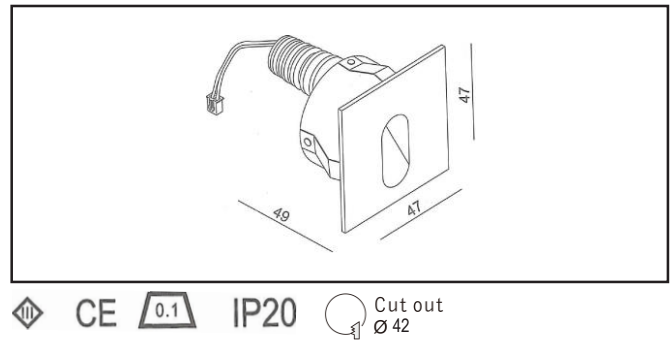

A recessed wall LED luminaire features single CREE XP-E providing energy-efficient and low-maintenance lighting solutions. Completed with recess box for easy maintenance and servicing.

Used as decorative lightings or guide-lightings for hall, foyer, corridor, residential and commercial applications.

GLOS KEYHOLE-SQ RECESSED WALL LUMINAIRE

Mounting:	Wall-recessed
Lamp:	CREE XP-E 3W (700mA)
CRI:	80 (90 optional)
IP:	IP 20; Indoor
Material:	Aluminum, powder-coated.
Color:	□ WH ■ BK ■ SY
LED CCT:	■ WW

OPTICAL

Beam angle:	28.6
Distribution:	Symmetrical

ELECTRICAL

Gear:	Integral LED Driver
Voltage(V):	220-240
Rated current:	700mA
Dimming:	-

PHOTOMETRIC