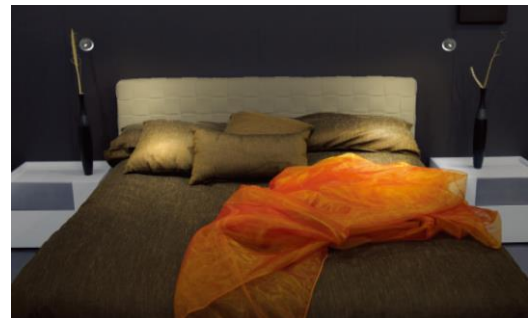

PHOTOMETRIC

Unique design indoor wall-recessed LED luminaire featuring single high quality OSRAM GD PLUS LED providing energy-efficient and low-maintenance lighting solutions. Designed for bed side reading lamp and able to flip 180° tilt to maximize lighting range.

Reading lamp for bed or bedside cabinet in hotel and living room.

GLOS TURNER-R RECESSED WALL LUMINAIRE

- Mounting: Wall-recessed
- Lamp: OSRAM OSLON LED 3W (700mA)
- CRI: 80 (90 optional)
- IP: IP 20; Indoor
- Material: Die-cast aluminum, powder-coated
- Color: WU BK SY
- LED CCT: WW NW CW
- Indicator light: ϕ 5 LED 0.06W