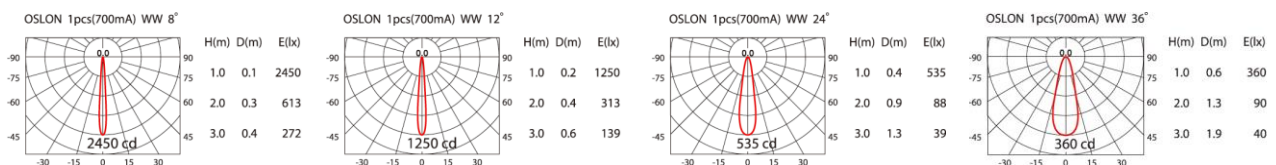

OPTICAL

- Beam angle: 8/12/24/36
- Distribution: Symmetrical

ELECTRICAL

- Gear: LED Driver
- Voltage(V): 100-240
- Rated current: 700mA
- Dimming: -

PHOTOMETRIC

Clean-cut design indoor wall-recessed LED luminaire featuring single high quality OSRAM GD PLUS LED providing energy-efficient and low-maintenance lighting solutions. Completed with steel recess box for easy maintenance and servicing.