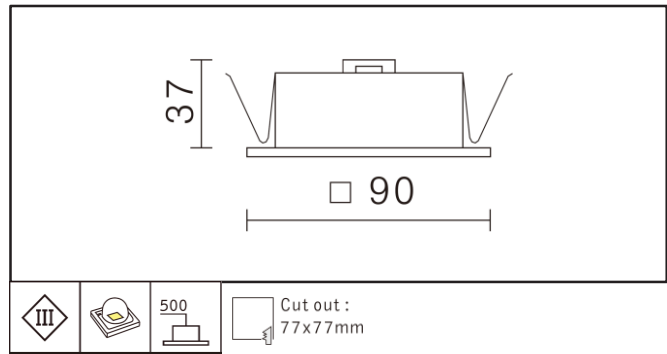

Clean-cut design indoor wall-recessed LED luminaire featuring single high quality OSRAM GD PLUS LED providing energy-efficient and low-maintenance lighting solutions. Completed with steel recess box for easy maintenance and servicing.

Decorative or guide lighting for museums, corridor, offices and commercial applications.

GLOS LDL-EDI RECESSED WALL LUMINAIRE

Mounting:	Wall-recessed
Lamp:	OSRAM GD PLUS LED 1.2W (350mA)
CRI:	80 (90 optional)
IP:	IP 20; Indoor
Material:	Die-cast aluminum, powder-coated
Color:	☐ WH ☐ BK ☐ SV
LED CCT:	☐ CW ☐ NW ☐ WW ☐ R ☐ BL ☐ GR ☐ AM

OPTICAL

Optics:	-
Beam angle:	-
Distribution:	Symmetrical

ELECTRICAL

Gear:	HEP LED Driver
Voltage(V):	220-240
Rated current:	350mA
Dimming:	-