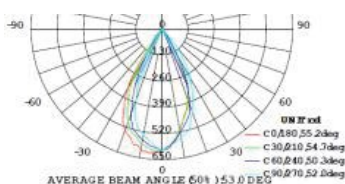

PHOTOMETRIC