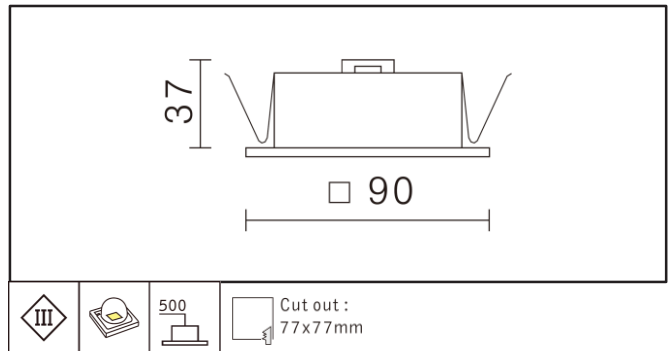

OPTICAL

- Optics: -
- Beam angle: 90
- Distribution: Symmetrical

ELECTRICAL

- Gear: HEP LED Driver
- Voltage(V): 220-240
- Rated current: 350mA
- Dimming: -

PHOTOMETRIC

Clean-cut design indoor wall-recessed LED luminaire featuring single high quality OSRAM GD PLUS LED providing energy-efficient and low-maintenance lighting solutions. Completed with steel recess box for easy maintenance and servicing.