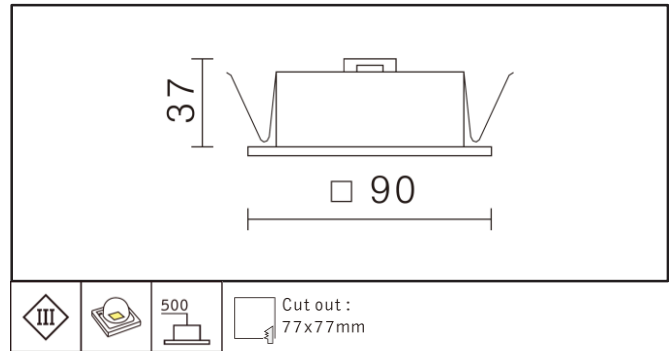

OPTICAL

- Beam angle: 8/12/24/36
- Distribution: Symmetrical

ELECTRICAL

- Gear: LED Driver
- Voltage(V): 100-240
- Rated current: 700mA
- Dimming: -

PHOTOMETRIC

Clean-cut design indoor wall-recessed LED luminaire featuring single high quality OSRAM GD PLUS LED providing energy-efficient and low-maintenance lighting solutions. Completed with steel recess box for easy maintenance and servicing.