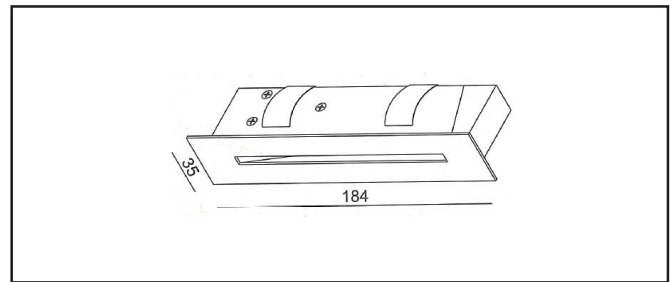

A recessed wall LED luminaire features single CREE XP-E providing energy-efficient and low-maintenance lighting solutions. Completed with recess box for easy maintenance and servicing.

Used as decorative lightings or guide-lightings for hall, foyer, corridor, residential and commercial applications.

GLOS MINI BEAM-L RECESSED WALL LUMINAIRE

Mounting:	Wall-recessed
Lamp:	CREE XP-E 3W (700mA)
CRI:	80 (90 optional)
IP:	IP 20; Indoor
Material:	Aluminum, powder-coated.
Color:	☐ WH ☒ BK ☐ SY
LED CCT:	☒ WW

OPTICAL

Beam angle:	-
Distribution:	Symmetrical

ELECTRICAL

Gear:	Integral LED Driver
Voltage(V):	220-240
Rated current:	700mA
Dimming:	-