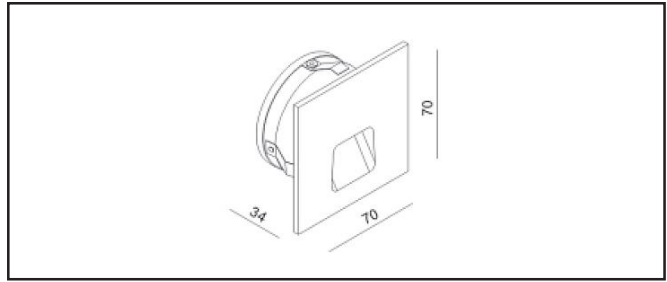

Sleek and modern design outdoor wall-recessed LED luminaire features high quality TSMC LED providing energy-efficient and low-maintenance lighting solutions. Completed with steel recess box for easy maintenance and servicing.

Efficient light distribution for outdoor applications, such as guide-lightings for hall, foyer, corridor, residential and commercial applications.

GLOS PLUTO-SQ WALL-RECESSED LUMINAIRE

Mounting:	Wall-recessed
Lamp:	TSMC LED 3W (700mA)
CRI:	80 (90 optional)
IP:	IP 54; Outdoor
Material:	Aluminum; powder-coated
Color:	☐ WH ☐ BK ☐ SY
LED CCT:	☐ CW ☐ NW ☐ WW ☐ RR ☐ BL ☐ GR ☐ AM