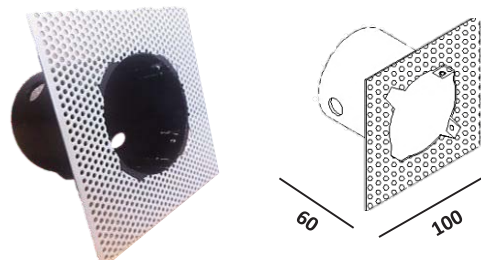

ACCESSORIES

Recess housing; plastic, black.
(Recess depth to be > 60mm)