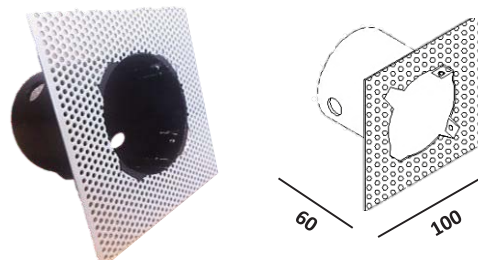

**OPTICAL**

- Beam angle: -
- Distribution: Symmetrical

**ELECTRICAL**

- Gear: Integral LED Driver
- Voltage(V): 220-240
- Rated current: 700mA
- Dimming: -

**ACCESSORIES**

Recess housing: plastic, black.  
(Recess depth to be > 60mm)