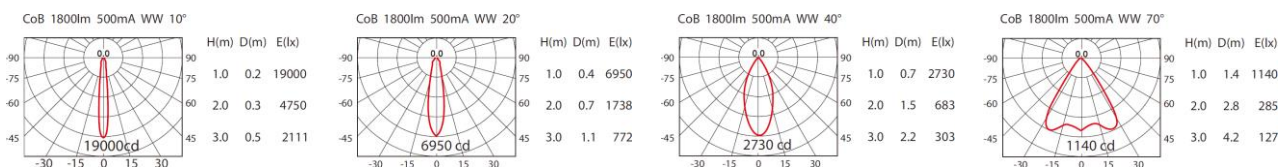

Outdoor ceiling mounted luminaire for balcony, garage, garden and villa.

GLOS BARREL-I SURFACE-MOUNTED LUMINAIRE

- Mounting: Surface-mounted
- Lamp: SHARP ZENIGATA CoB LED 18.5W (500mA)/1800lm
- CRI: 80 (90 optional)
- IP: IP 65; Outdoor
- Material: Aluminum, paint
- Color: WH BK SV
- LED CCT: CW NW WW

OPTICAL

- Optics: Reflector
- Beam angle: 10/20/40/70
- Distribution: Symmetrical

ELECTRICAL

- Gear: Integral driver
- Voltage(V): 220-240
- Rated current: 500mA
- Dimming: -

PHOTOMETRIC

An IP65 outdoor surface-mounted luminaire featuring SHARP ZENIGATA CoB LED providing high energy saving and low maintenance cost. With protection glass on the front, easy to maintain and clean. Designed with easy wire-through function and good thermal management guarantees long lifespan.