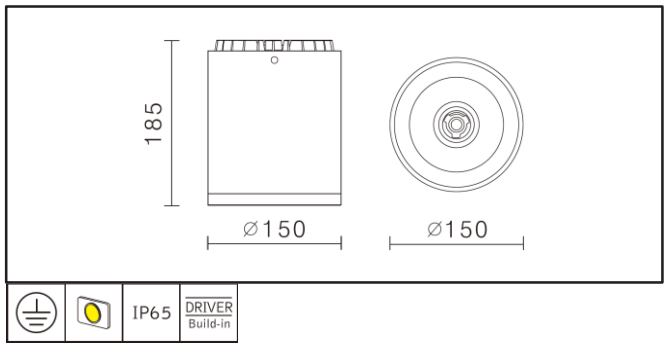

Outdoor ceiling mounted luminaire for balcony, garage, garden and villa.

GLOS BARREL-I SURFACE-MOUNTED LUMINAIRE

- Mounting: Surface-mounted
- Lamp: SHARP ZENIGATA CoB LED 18.5W (500mA)/1800lm
- CRI: 80 (90 optional)
- IP: IP 65; Outdoor
- Material: Aluminum, paint
- Color: WH BK SV
- LED CCT: CW NW WW

OPTICAL

- Optics: Reflector
- Beam angle: 10/20/40/70
- Distribution: Symmetrical

ELECTRICAL

- Gear: Integral driver
- Voltage(V): 220-240
- Rated current: 500mA
- Dimming: -

PHOTOMETRIC

An IP65 outdoor surface-mounted luminaire featuring SHARP ZENIGATA CoB LED providing high energy saving and low maintenance cost. With protection glass on the front, easy to maintain and clean. Designed with easy wire-through function and good thermal management guarantees long lifespan.

Outdoor ceiling mounted luminaire for balcony, garage, garden and villa.

GLOS BARREL-2 SURFACE-MOUNTED LUMINAIRE

- Mounting: Surface-mounted
- Lamp: SHARP ZENIGATA CoB LED 32W (900mA)/3600lm
- CRI: 80 (90 optional)
- IP: IP 65; Outdoor
- Material: Aluminum, paint
- Color: WH BK SV
- LED CCT: CW NW WW