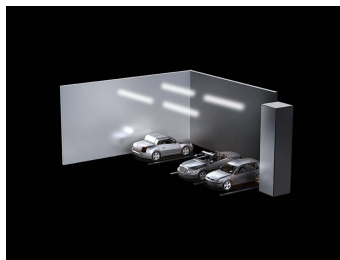

Sensor Lights for Indoors

RS PRO 5800 LED

Overview Sensor Lights for Indoors

Information copy

Dynamic lighting intelligence. RS PRO 5800 LED Slave high-frequency SensorLight, ideal for corridors, thoroughfares and stairwells as well as WC facilities, washrooms and warehouses or multi-storey car parks and cold rooms. 40 W for 4600 lumens of light, optional 10 – 50 % basic light level, without sensor.

Application

indoors, wall and ceiling mounting

ideal for corridors, thoroughfares and stairwells as well as WC facilities, washrooms and warehouses or multi-storey car parks and cold rooms