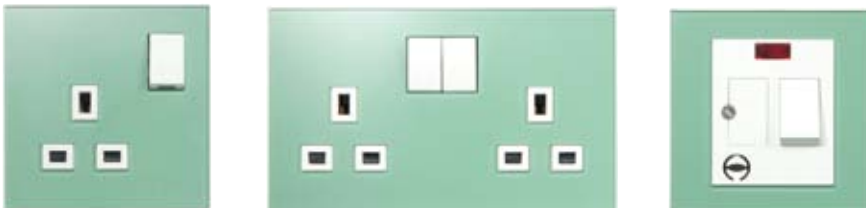

**Featured:**  
Electronic Switch / Metallic /  
Brushed Bronze Finish (right)

**Featured:**

Electronic Dimmer / Metallic /  
Satin Titanium Finish (below)

ELEMENTS METALLICS /